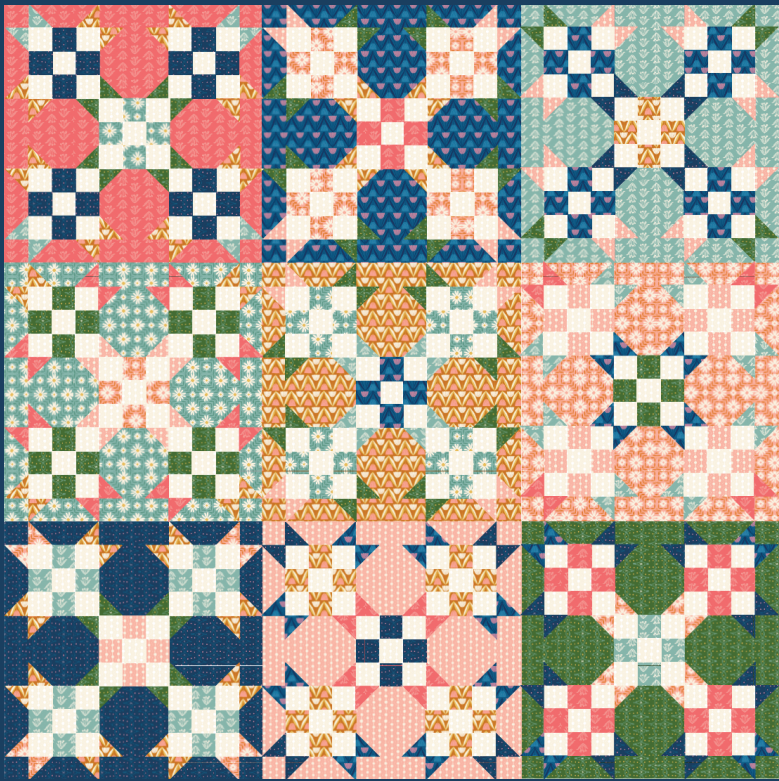

LUPINE RS5027 121

BLUEBELL RS5027 109M

CHAMBRAY RS5027 128

SARAH GREEN RS5027 115M

GOLDENROD RS5027 112

CQ 012 Crinkly Quilts | Flowering Patchwork

68" x 68"

FQ FRIENDLY!

SMQ 103 Sew Simply Meg | Farnsworth Quilt

58" x 69"

FQ FRIENDLY!

KTO 181
64" x 72"

Kitchen Table Quilting
The Molly Quilt

PHM 110
75" x 75"

Penelope Handmade
Lottie

PHM 123 Penelope Handmade | Hester

70" x 70"

LAN 345 Love Sew Modern | Positively Pyrex

52" x 60"

FROM HER BOOK *RETRO CURVED PIECED QUILTS*

CKQ 2402
75" x 75"

Copper Kettle Quilts
Skybound

KTQ 162
64" x 76"

Kitchen Table Quilting
The Nina Quilt